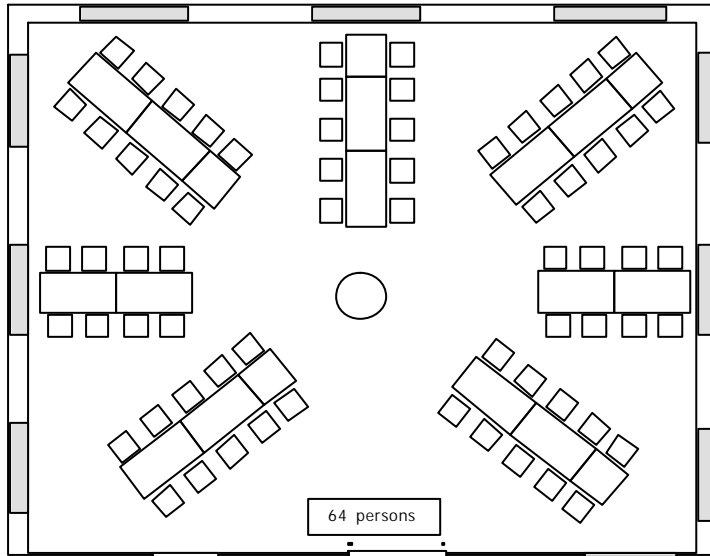

Some roomplan samples for the Constaffelroom! (max. 150 persons)
On demand we will happy to send a roomplan corresponding the number of participants

Rüdenstübl
Eingang / Entrance
Office

Rüdenstübl
Eingang / Entrance
Office

Rüdenstübl
Eingang / Entrance
Office

Rüdenstübl
Eingang / Entrance
Office