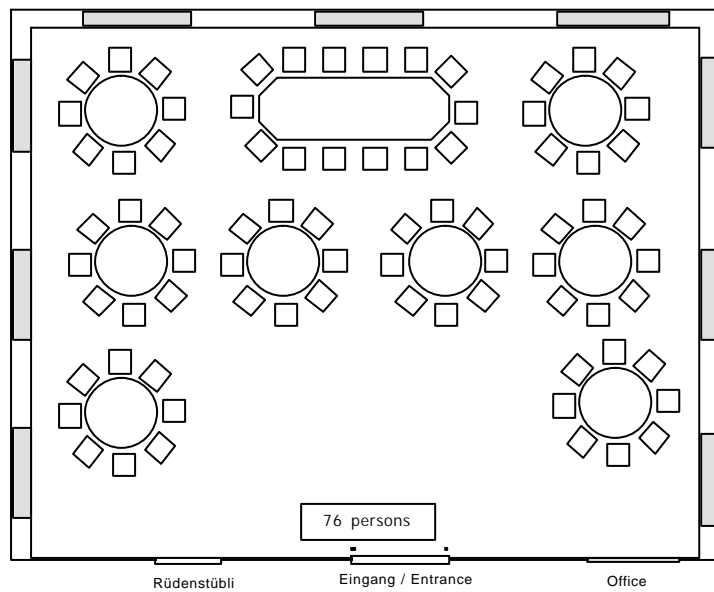

Some roomplan samples for the Constaffelroom! (max. 150 persons)
On demand we will happy to send a roomplan corresponding the number of participants

Rüdenstübl
Eingang / Entrance
Office

Rüdenstübl
Eingang / Entrance
Office

Rüdenstübl
Eingang / Entrance
Office

Rüdenstübl
Eingang / Entrance
Office