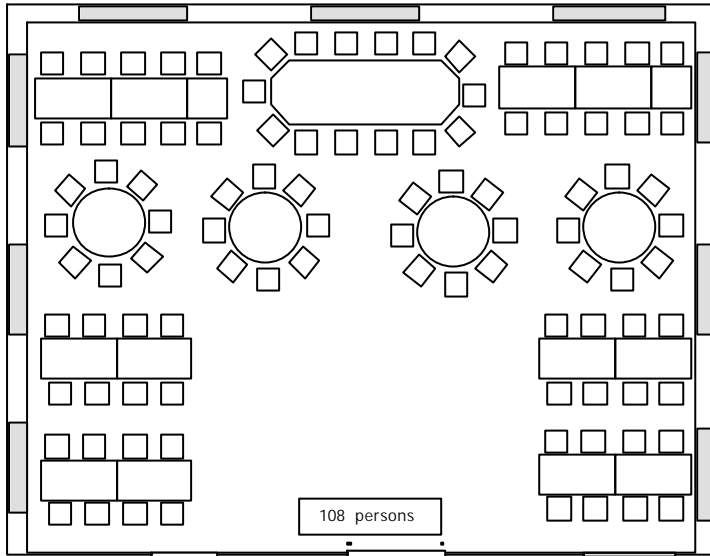

Some roomplan samples for the Constaffelroom! (max. 150 persons)
On demand we will happy to send a roomplan corresponding the number of participants

Rüdenstübl
Eingang / Entrance
Office

Rüdenstübl
Eingang / Entrance
Office

Rüdenstübl
Eingang / Entrance
Office

Rüdenstübl
Eingang / Entrance
Office