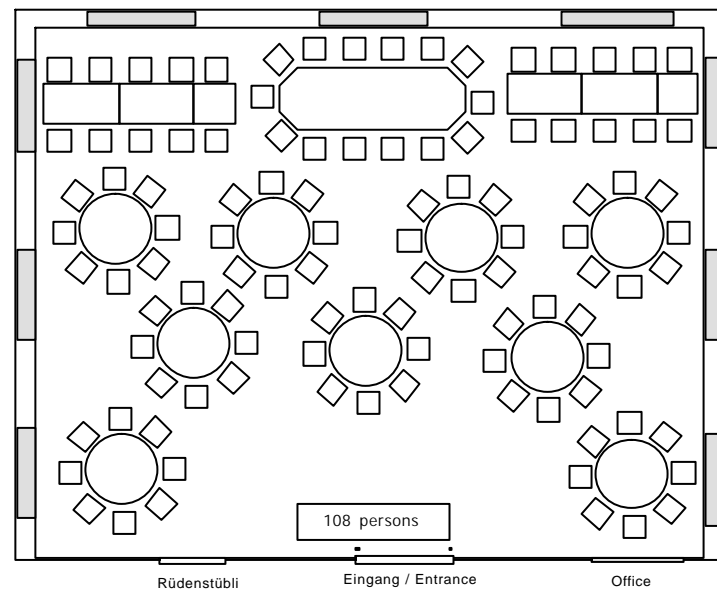

Some roomplan samples for the Constaffelroom! (max. 150 persons)
On demand we will happy to send a roomplan corresponding the number of participants

Rüdenstübl
Eingang / Entrance
Office

Rüdenstübl
Eingang / Entrance
Office

Rüdenstübl
Eingang / Entrance
Office

Rüdenstübl
Eingang / Entrance
Office