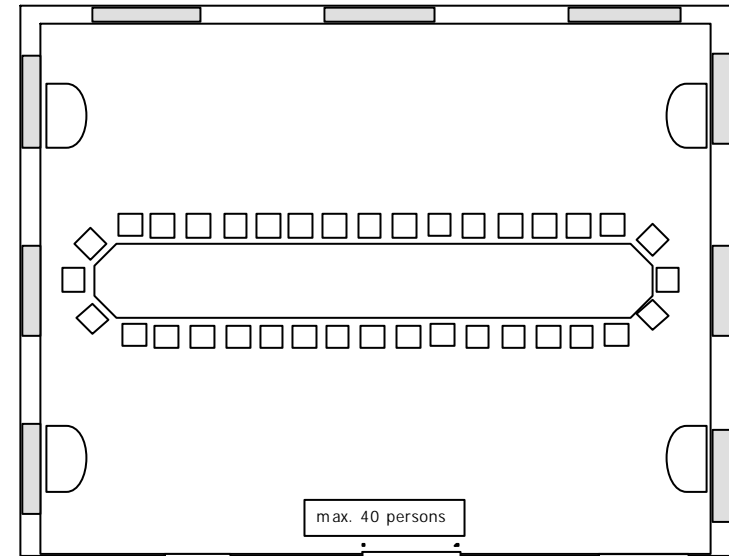

Rüdenstübl
Eingang / Entrance
Office