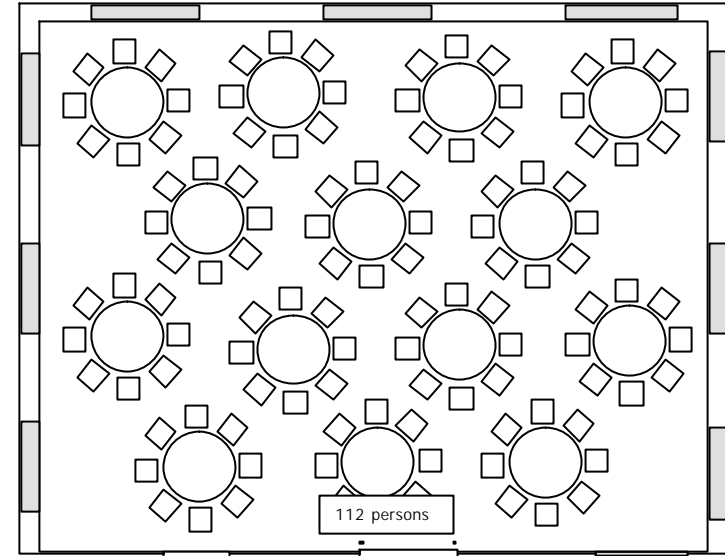

Some roomplan samples for the Constaffelroom! (max. 150 persons)
On demand we will happy to send a roomplan corresponding the number of participants

Rüdenstübl
Eingang / Entrance
Office

Rüdenstübl
Eingang / Entrance
Office

Rüdenstübl
Eingang / Entrance
Office

Rüdenstübl
Eingang / Entrance
Office